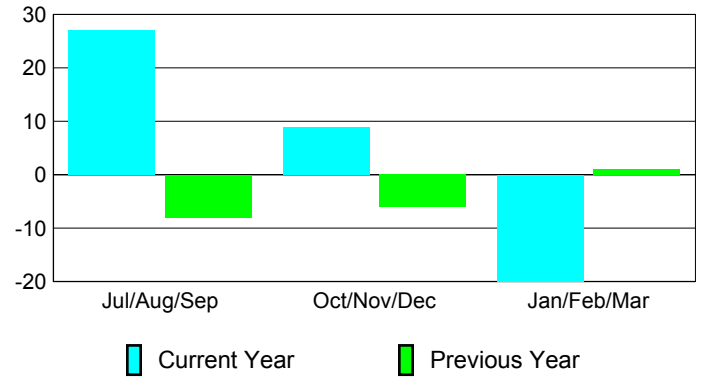

Membership Results 2008-2009

Membership 2007-2008

Month	Net Memb Goal	Actual New Memb	Actual Dropped Memb	Gain/Loss of Memb	Gain/Loss of Memb
Jul/Aug/Sep	25	97	-70	27	-8
Oct/Nov/Dec	25	70	-61	9	-6
Jan/Feb/Mar	25	53	-73	-20	1
Totals	75	220	-204	16	-13

Membership Results 2008-2009

Goal, New, Dropped, Gain/Loss

Comparison of Membership Gain/Loss

Current Year Compared to the Previous Year

Gender Comparison 2008-2009