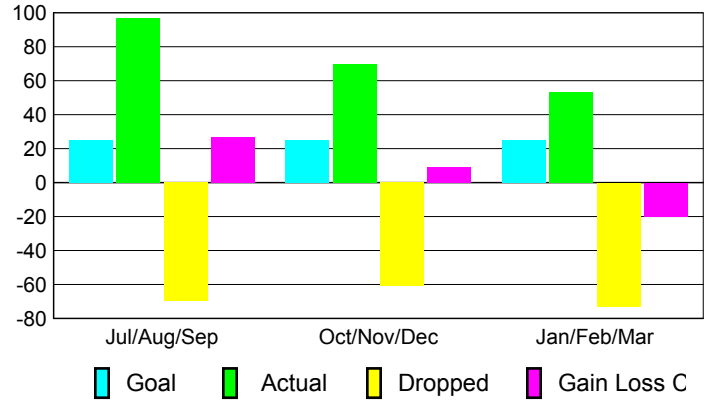

Membership Results 2008-2009

Goal, New, Dropped, Gain/Loss